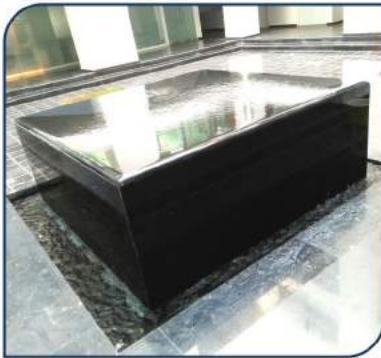

Fountains with Design & Mood

The holistic architectural design balances the elements of nature and result into creation of historical benchmarks worldwide. Water enjoys itself in form of architectural water features and we design and create the hydraulics & lighting for water with due honor to the architectural language, design and mood. Thus, the mood of the fountains takes its shape in

our creativity. Try us, we are confident to be up to your expectations.