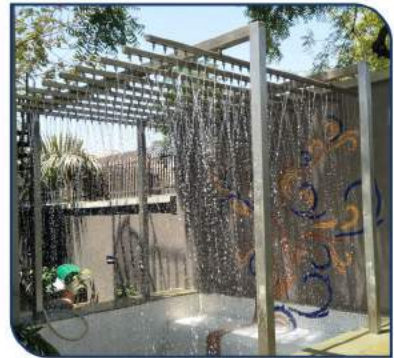

Fountains with Design & Mood

The holistic architectural design balances the elements of nature and result into creation of historical benchmarks worldwide. Water enjoys itself in form of architectural water features and we design and create the hydraulics & lighting for water with due honor to the architectural language, design and mood. Thus, the mood of the fountains takes its shape in

our creativity. Try us, we are confident to be up to your expectations.

Fountains with Place & Look

The surrounding environment interacts and touches the water features. It defines the place and shapes the look of the water feature fountains. The delicacy of the language expressed in the fountains use to induce the interaction and respects the mood of the surrounding to be created.

Water feature with Materials of Theme

The materials matter to the extent of expressions. Different types & textures of materials are used to create the theme to be expressed.

Irrigation Systems

To maintain the soft landscape ever-green at the golf course, gardens or at the sport fields; the uniform distribution of water on daily basis is inevitable so as to maintain the landscape at the field capacity. To ensure this, suitable landscape irrigation system is designed with due considerations of daily water requirement. This significantly reduces the total water requirement for irrigation and it also provides ease of operation and maintenance. We express ourselves as one the leading landscape irrigation designer and system provider in India to serve you the best.